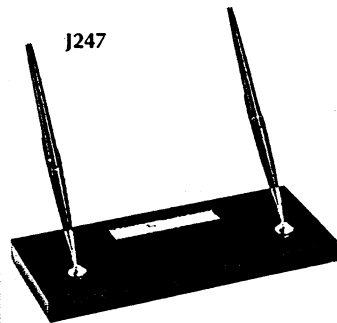

J237

M247

Parker Traditional Desk Sets

Elegance and beauty
...in onyx, jet crystal
and walnut

J257 Jet Crystal, 6 1/4 x 13 3/4".
With $5 pen and ball pen,
nameplate . . . $70.00

...for the discriminating person who values versatility and convenience along with traditional styling

J247